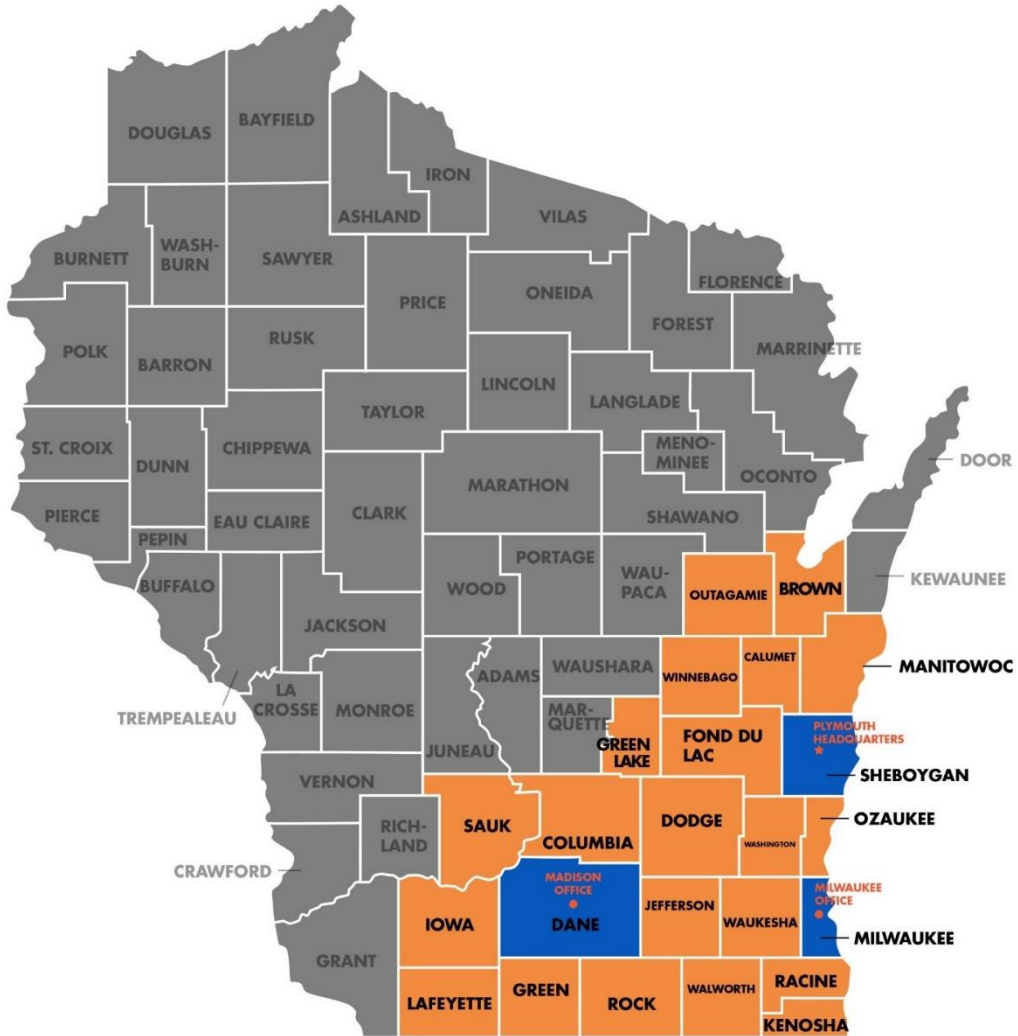

Arch Electric Service Area

Phone: 920-893-8388

Fax: 920-892-7807

www.archelec.com

THE SOLAR + ENERGY STORAGE EXPERTS